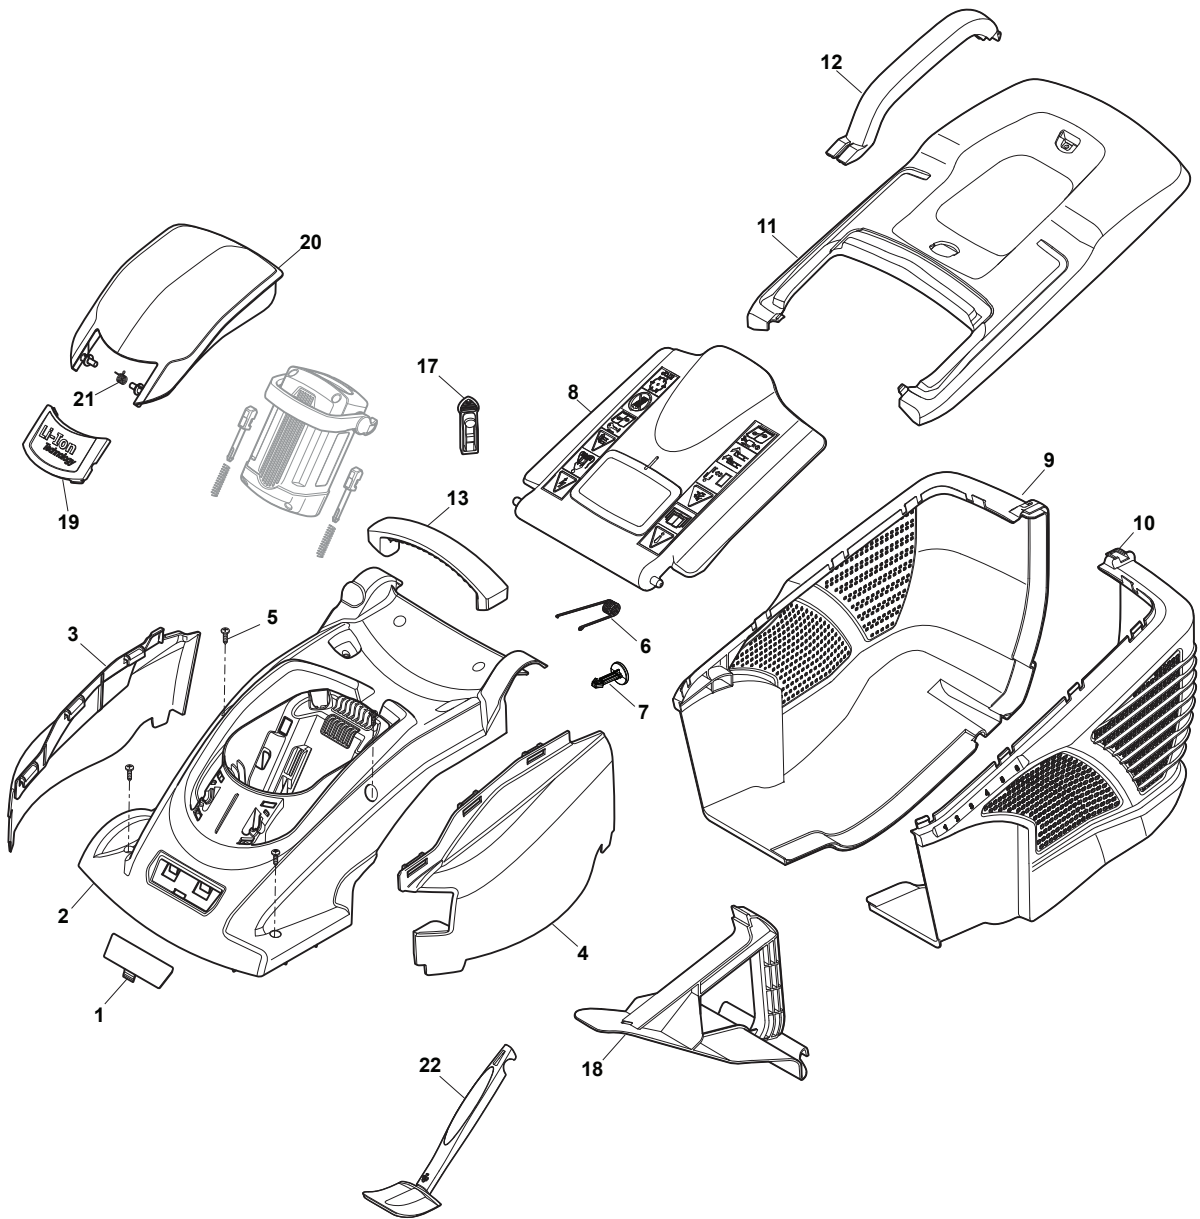

THIS INFORMATION IS NOT INTENDED FOR SALE OR RESALE, AND THIS NOTICE MUST REMAIN ON ALL COPIES.

Fig.	Quantity	Part No	Description	Notes
1	1	322066783/0	Deck STIGA Grey	
2	1	322785450/0	Support, Wheel	
9	1	322785443/0	Lever, Height Adjustment	Grey
12	1	322869690/0	Rod, Height Adjustment	Grey
15	1	322785438/0	Support, Wheel	Grey
18	1	322785449/0	Support, Wheel	
3	2	322686105/0	Wheel	
4	2	322110684/0	Hub Cap Grey	
4	2	322110691/0	Hub Cap White	
4	2	322110700/0	Hub Cap Yellow	
5	4	112604903/0	Washer	
6	1	122033425/0	Rear Wheel Axle	
7	2	322545142/0	Plate	
8	8	112728714/0	Screw	
9	1	322785414/1	Lever, Height Adjustment	Yellow
10	1	322524354/0	Pin	
11	1	122446195/0	Spring	
12	1	322869685/0	Rod, Height Adjustment	Black
13	2	322785415/0	Plate	
14	1	122033424/0	Rear Wheel Axle	
15	1	322785422/0	Support, Wheel	Black
16	2	322686104/0	Wheel	
17	2	322110683/0	Hub Cap Grey	
17	2	322110690/0	Hub Cap White	
17	2	322110699/0	Hub Cap Yellow	

Fig.	Quantity	Part No	Description	Notes
1	1	322066783/0	Deck STIGA Grey	
2	1	322785450/0	Support, Wheel	
9	1	322785443/0	Lever, Height Adjustment	Grey
12	1	322869690/0	Rod, Height Adjustment	Grey
15	1	322785438/0	Support, Wheel	Grey
18	1	322785449/0	Support, Wheel	
3	2	322686105/0	Wheel	
4	2	322110637/0	Hub Cap Grey	
5	4	112604903/0	Washer	
6	1	122033425/0	Rear Wheel Axle	
7	2	322545142/0	Plate	
8	8	112728714/0	Screw	
9	1	322785414/1	Lever, Height Adjustment	Yellow
10	1	322524354/0	Pin	
11	1	122446195/0	Spring	
12	1	322869685/0	Rod, Height Adjustment	Black
13	2	322785415/0	Plate	
14	1	122033424/0	Rear Wheel Axle	
15	1	322785422/0	Support, Wheel	Black
16	2	322686104/0	Wheel	
17	2	322110685/0	Hub Cap Grey	