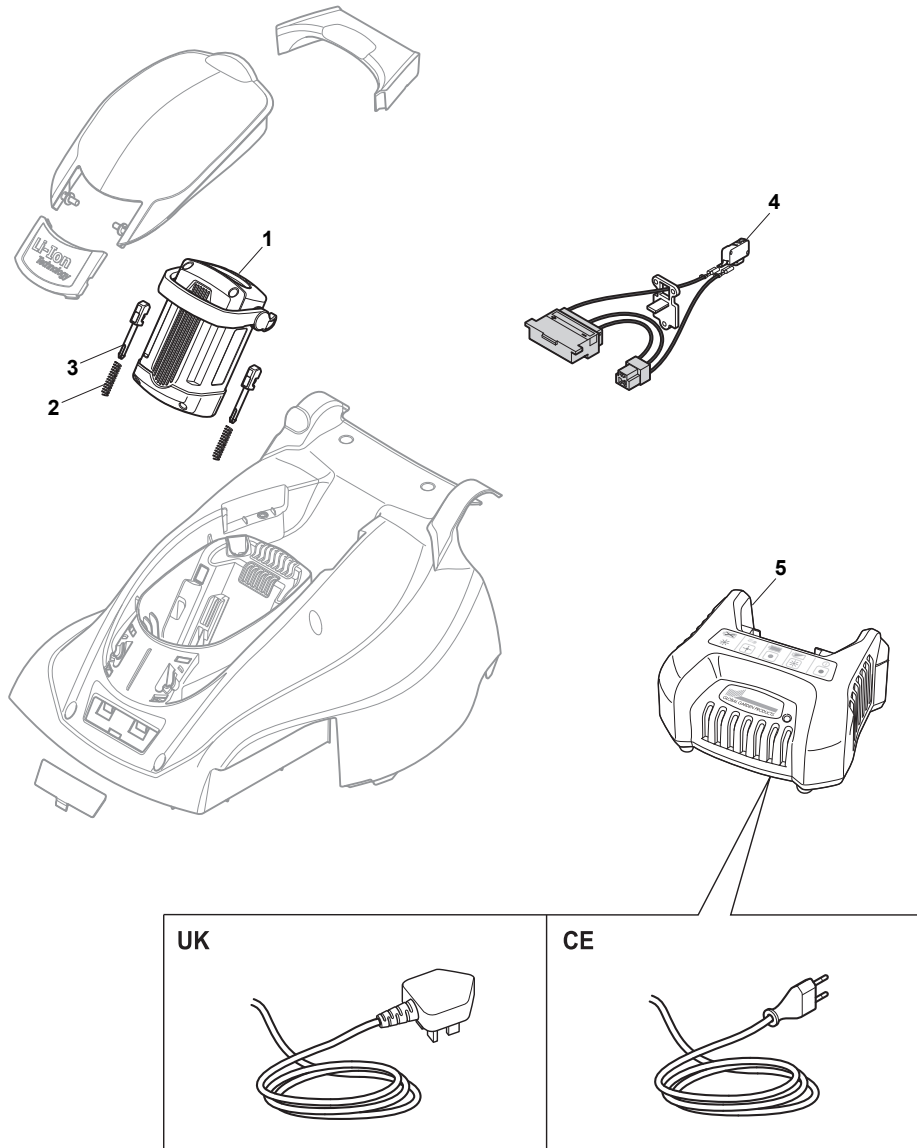

Fig.	Quantity	Part No	Description	Notes
9	4	322319526/0	Fixing Lever Handle	Grey
11	2	322246102/0	Handle Joint	
13	2	322745055/0	Right Joint	
15	1	322745056/0	Left Joint	
1	1	322291070/0	Upper Half Handgrip Switch	
2	1	381600524/1	Dead Hand Switch	Battery plug - Yellow
2	1	381600528/1	Dead Hand Switch	Battery plug - Red
3	1	322291071/0	Lower Half Handgrip Switch	
4	11	112728713/0	Screw	
5	1	381007515/0	Handle Lower Part	
6	1	122192000/1	Clamp	
7	4	112523050/0	Washer	
8	4	122524352/0	Pin	
9	4	322319519/0	Fixing Lever Handle	Yellow
10	2	122943016/0	Screw	
12	2	122430210/0	Bearing	
14	5	112728714/0	Screw	
16	2	122943017/0	Screw	
18	2	118566112/0	Push Road	
19	2	381007513/0	Handle Lower Part	
20	1	381007514/0	Right Handle, Lower Part	
21	1	112521320/0	Washer	

WBH Battery plastic Roller

Issue 7 - 2015

Fig.	Quantity	Part No	Description	Notes
2	2	322670019/0	Roller	
1	2	122519824/0	Pin	

Fig.	Quantity	Part No	Description	Notes
4	1	118210028/0	Safety Key Set	48 V
1	1	381600529/1	Battery	36 V
2	1	122450472/0	Spring	
3	1	322524355/0	Pin	
4	1	118210025/0	Safety Key Set	36 V
5	1	118204132/1	Battery Charger	CE - BATT.CHARGER 36V
5	1	118204133/1	Battery Charger	UK - BATT.CHARGER 36V

Fig.	Quantity	Part No	Description	Notes
1	1	381004352/1	Screw	
2	1	181004156/0	Blade	
3	1	322465644/1	Hub	
4	8	112728699/0	Screw	
5	1	322207227/0	Fairlead	
6	1	118563513/0	Engine Battey	
7	1	118206001/1	Controller	
8	1	112728714/0	Screw	
9	1	322393686/0	Left Battery Flange Wall	
10	1	322393685/0	Right Battery Flange Wall	