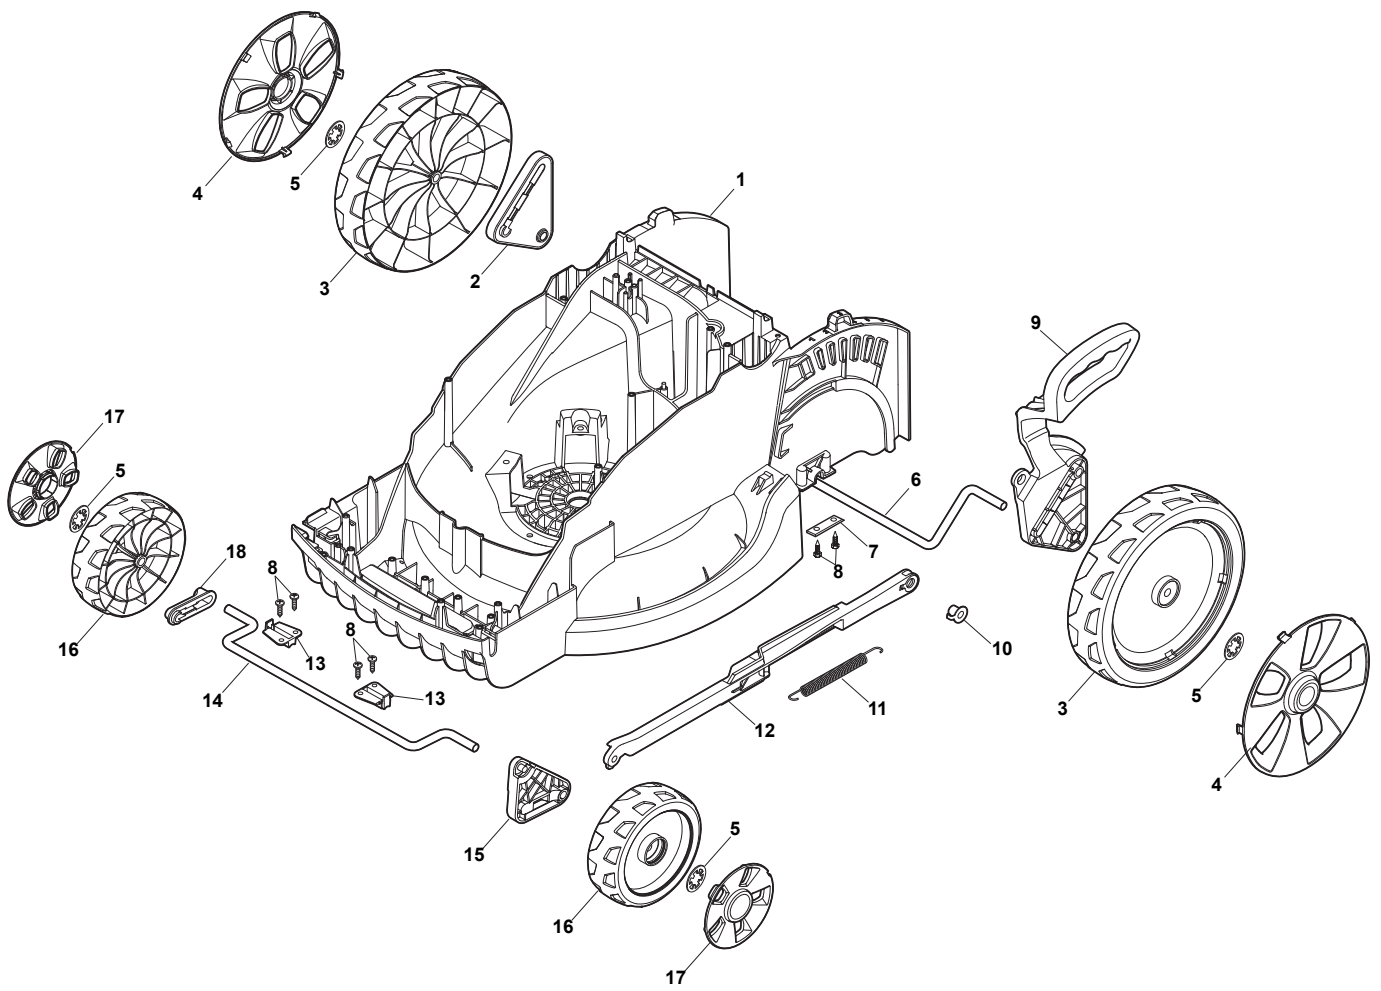

THIS INFORMATION IS NOT INTENDED FOR SALE OR RESALE, AND THIS NOTICE MUST REMAIN ON ALL COPIES.

Fig.	Quantity	Part No	Description	Notes
1	1	322066783/0	Deck STIGA Grey	
2	1	322785450/0	Support, Wheel	
9	1	322785443/0	Lever, Height Adjustment	Grey
12	1	322869690/0	Rod, Height Adjustment	Grey
15	1	322785438/0	Support, Wheel	Grey
18	1	322785449/0	Support, Wheel	
3	2	322686105/0	Wheel	
4	2	322110684/0	Hub Cap Grey	
4	2	322110691/0	Hub Cap White	
4	2	322110700/0	Hub Cap Yellow	
5	4	112604903/0	Washer	
6	1	122033425/0	Rear Wheel Axle	
7	2	322545142/0	Plate	
8	8	112728714/0	Screw	
9	1	322785414/1	Lever, Height Adjustment	Yellow
10	1	322524354/0	Pin	
11	1	122446195/0	Spring	
12	1	322869685/0	Rod, Height Adjustment	Black
13	2	322785415/0	Plate	
14	1	122033424/0	Rear Wheel Axle	
15	1	322785422/0	Support, Wheel	Black
16	2	322686104/0	Wheel	
17	2	322110683/0	Hub Cap Grey	
17	2	322110690/0	Hub Cap White	
17	2	322110699/0	Hub Cap Yellow	

Fig.	Quantity	Part No	Description	Notes
1	1	322066783/0	Deck STIGA Grey	
2	1	322785450/0	Support, Wheel	
9	1	322785443/0	Lever, Height Adjustment	Grey
12	1	322869690/0	Rod, Height Adjustment	Grey
15	1	322785438/0	Support, Wheel	Grey
18	1	322785449/0	Support, Wheel	
3	2	322686105/0	Wheel	
4	2	322110637/0	Hub Cap Grey	
5	4	112604903/0	Washer	
6	1	122033425/0	Rear Wheel Axle	
7	2	322545142/0	Plate	
8	8	112728714/0	Screw	
9	1	322785414/1	Lever, Height Adjustment	Yellow
10	1	322524354/0	Pin	
11	1	122446195/0	Spring	
12	1	322869685/0	Rod, Height Adjustment	Black
13	2	322785415/0	Plate	
14	1	122033424/0	Rear Wheel Axle	
15	1	322785422/0	Support, Wheel	Black
16	2	322686104/0	Wheel	
17	2	322110685/0	Hub Cap Grey	