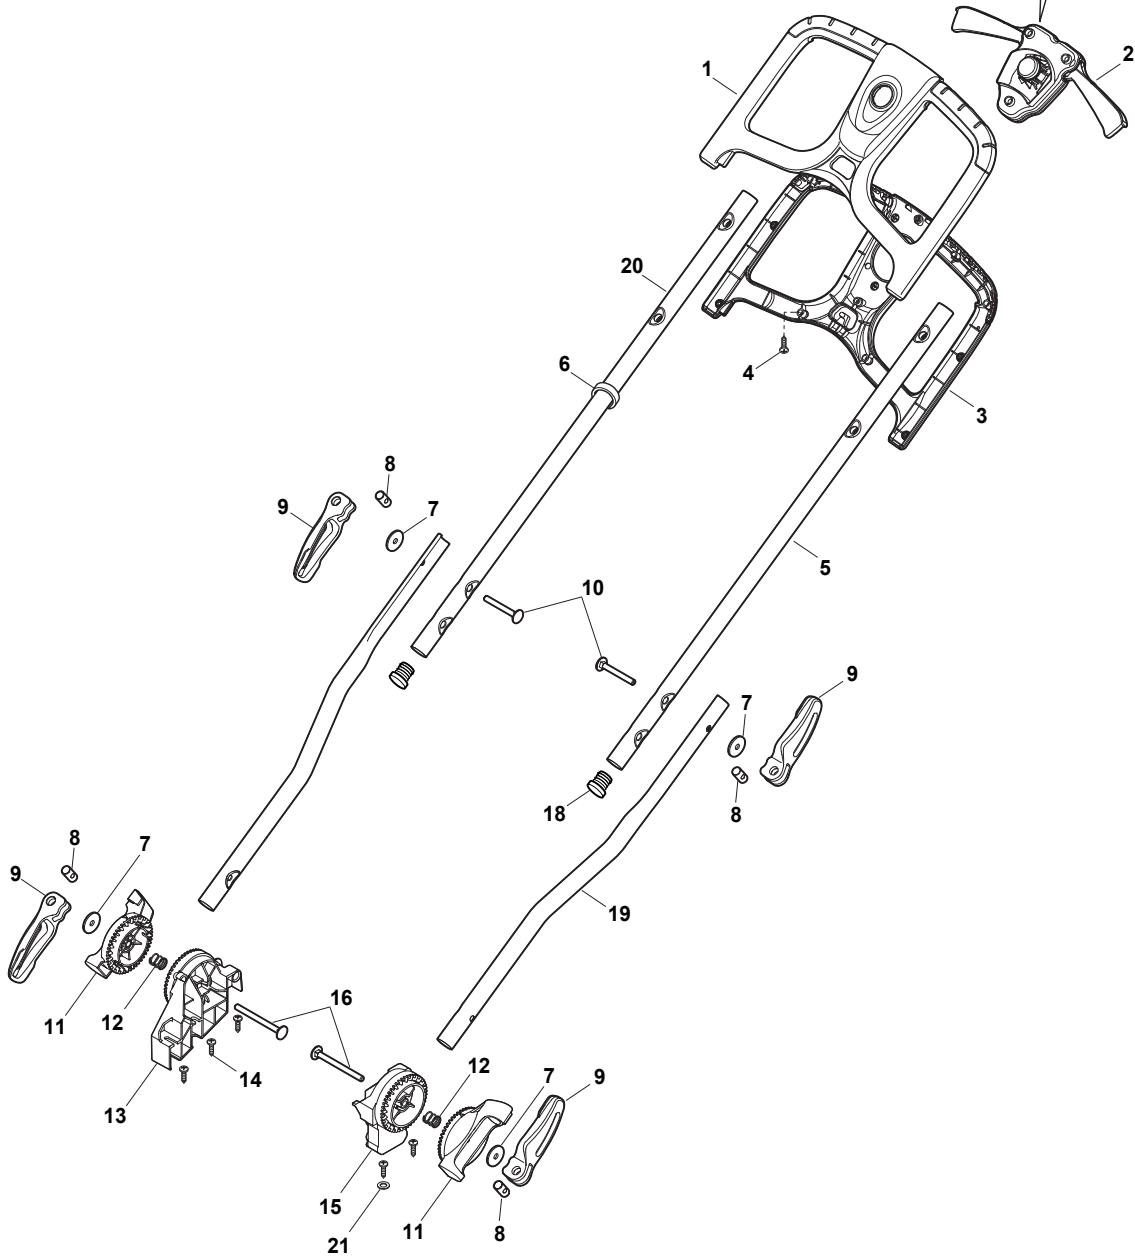

Fig.	Quantity	Part No	Description	Notes
1	1	322066783/0	Deck STIGA Grey	
2	1	322785450/0	Support, Wheel	
9	1	322785443/0	Lever, Height Adjustment	Grey
12	1	322869690/0	Rod, Height Adjustment	Grey
15	1	322785438/0	Support, Wheel	Grey
18	1	322785449/0	Support, Wheel	
3	2	322686105/0	Wheel	
4	2	322110637/0	Hub Cap Grey	
5	4	112604903/0	Washer	
6	1	122033425/0	Rear Wheel Axle	
7	2	322545142/0	Plate	
8	8	112728714/0	Screw	
9	1	322785414/1	Lever, Height Adjustment	Yellow
10	1	322524354/0	Pin	
11	1	122446195/0	Spring	
12	1	322869685/0	Rod, Height Adjustment	Black
13	2	322785415/0	Plate	
14	1	122033424/0	Rear Wheel Axle	
15	1	322785422/0	Support, Wheel	Black
16	2	322686104/0	Wheel	
17	2	322110685/0	Hub Cap Grey	

Fig.	Quantity	Part No	Description	Notes
9	4	322319526/0	Fixing Lever Handle	Grey
11	2	322246102/0	Handle Joint	
13	2	322745055/0	Right Joint	
15	1	322745056/0	Left Joint	
1	1	322291070/0	Upper Half Handgrip Switch	
2	1	381600524/1	Dead Hand Switch	Battery plug - Yellow
2	1	381600528/1	Dead Hand Switch	Battery plug - Red
3	1	322291071/0	Lower Half Handgrip Switch	
4	11	112728713/0	Screw	
5	1	381007515/0	Handle Lower Part	
6	1	122192000/1	Clamp	
7	4	112523050/0	Washer	
8	4	122524352/0	Pin	
9	4	322319519/0	Fixing Lever Handle	Yellow
10	2	122943016/0	Screw	
12	2	122430210/0	Bearing	
14	5	112728714/0	Screw	
16	2	122943017/0	Screw	
18	2	118566112/0	Push Road	
19	2	381007513/0	Handle Lower Part	
20	1	381007514/0	Right Handle, Lower Part	
21	1	112521320/0	Washer	