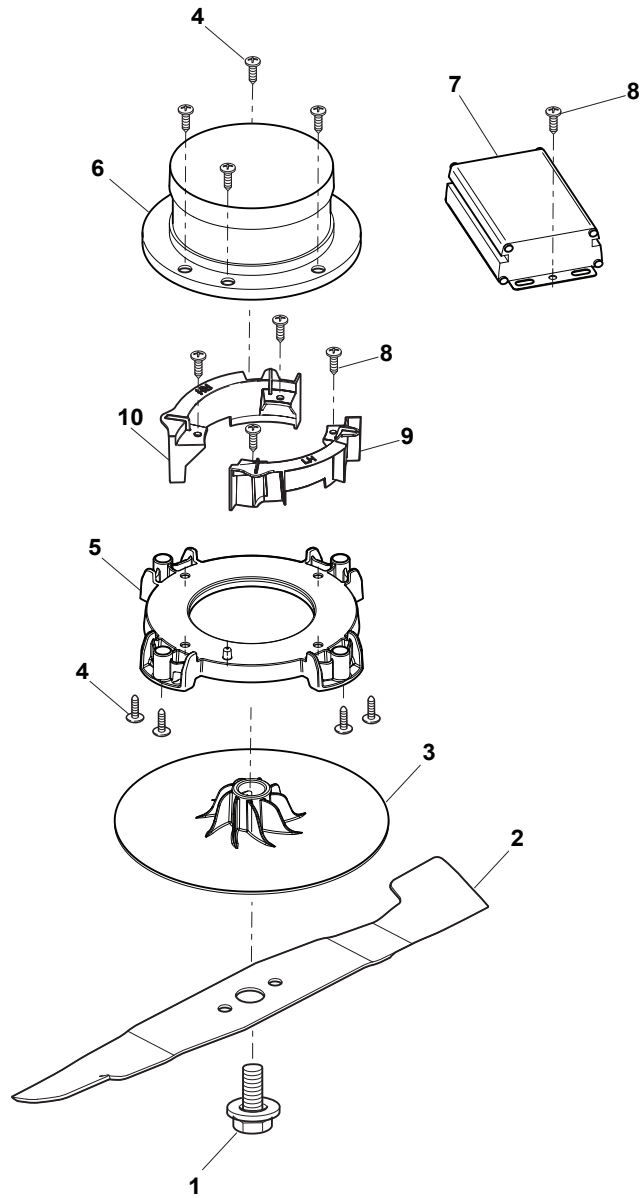

Fig.	Quantity	Part No	Description	Notes
9	4	322319526/0	Fixing Lever Handle	Grey
11	2	322246102/0	Handle Joint	
13	2	322745055/0	Right Joint	
15	1	322745056/0	Left Joint	
1	1	322291070/0	Upper Half Handgrip Switch	
2	1	381600524/1	Dead Hand Switch	Battery plug - Yellow
2	1	381600528/1	Dead Hand Switch	Battery plug - Red
3	1	322291071/0	Lower Half Handgrip Switch	
4	11	112728713/0	Screw	
5	1	381007515/0	Handle Lower Part	
6	1	122192000/1	Clamp	
7	4	112523050/0	Washer	
8	4	122524352/0	Pin	
9	4	322319519/0	Fixing Lever Handle	Yellow
10	2	122943016/0	Screw	
12	2	122430210/0	Bearing	
14	5	112728714/0	Screw	
16	2	122943017/0	Screw	
18	2	118566112/0	Push Road	
19	2	381007513/0	Handle Lower Part	
20	1	381007514/0	Right Handle, Lower Part	
21	1	112521320/0	Washer	

WBH Battery plastic Roller

Issue 7 - 2015

Fig.	Quantity	Part No	Description	Notes
2	2	322670019/0	Roller	
1	2	122519824/0	Pin	

Fig.	Quantity	Part No	Description	Notes
4	1	118210028/0	Safety Key Set	48 V
1	1	381600529/1	Battery	36 V
2	1	122450472/0	Spring	
3	1	322524355/0	Pin	
4	1	118210025/0	Safety Key Set	36 V
5	1	118204132/1	Battery Charger	CE - BATT.CHARGER 36V
5	1	118204133/1	Battery Charger	UK - BATT.CHARGER 36V

Fig.	Quantity	Part No	Description	Notes
1	1	381004352/1	Screw	
2	1	181004156/0	Blade	
3	1	322465644/1	Hub	
4	8	112728699/0	Screw	
5	1	322207227/0	Fairlead	
6	1	118563513/0	Engine Battey	
7	1	118206001/1	Controller	
8	1	112728714/0	Screw	
9	1	322393686/0	Left Battery Flange Wall	
10	1	322393685/0	Right Battery Flange Wall	