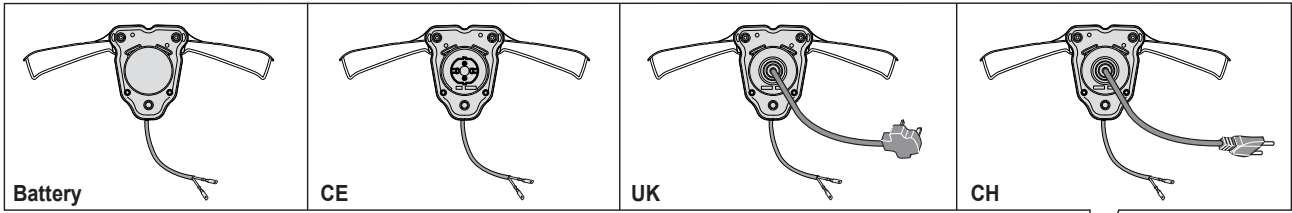

Fig.	Quantity	Part No	Description	Notes
4	1	322393725/0	Handle, Grey	
5	1	322393724/0	Handle, Grey	
11	1	322486330/0	Grass-Box, Upper Part Black	Black
1	1	322055168/0	Front Plate	
2	1	322055166/0	Red Cover	
3	12	112728714/0	Screw	
6	1	122450470/0	Spring	
7	1	322524356/0	Pin	
8	1	322600235/0	Stone-Guard	
9	1	322486299/0	Grass-Box, Right Lower Part	
10	1	322486300/0	Grass-Box, Left Lower Part	
11	1	322486308/0	Grass-Box, Upper Part White	White
11	1	322486309/0	Grass-Box, Upper Part Red	Red
11	1	322486323/0	Grass-Box, Upper Part Yellow	Yellow
11	1	322486329/0	Grass-Box, Upper Part Grey	Grey
12	1	322393656/0	Handle, Grey	
16	1	322140242/0	Mulching Plug	
20	1	322076570/1	Battery Safety Key	
21	1	322545222/0	Plate	
22	1	322055167/0	Cover	
23	1	122450473/0	Spring	

Fig.	Quantity	Part No	Description	Notes
9	4	322319526/0	Fixing Lever Handle	Grey
11	2	322246102/0	Handle Joint	
13	2	322745055/0	Right Joint	
15	1	322745056/0	Left Joint	
1	1	322291070/0	Upper Half Handgrip Switch	
2	1	381600524/1	Dead Hand Switch	Battery plug - Yellow
2	1	381600528/1	Dead Hand Switch	Battery plug - Red
3	1	322291071/0	Lower Half Handgrip Switch	
4	11	112728713/0	Screw	
5	1	381007515/0	Handle Lower Part	
6	1	122192000/1	Clamp	
7	4	112523050/0	Washer	
8	4	122524352/0	Pin	
9	4	322319519/0	Fixing Lever Handle	Yellow
10	2	122943016/0	Screw	
12	2	122430210/0	Bearing	
14	5	112728714/0	Screw	
16	2	122943017/0	Screw	
18	2	118566112/0	Push Road	
19	2	381007513/0	Handle Lower Part	
20	1	381007514/0	Right Handle, Lower Part	
21	1	112521320/0	Washer	