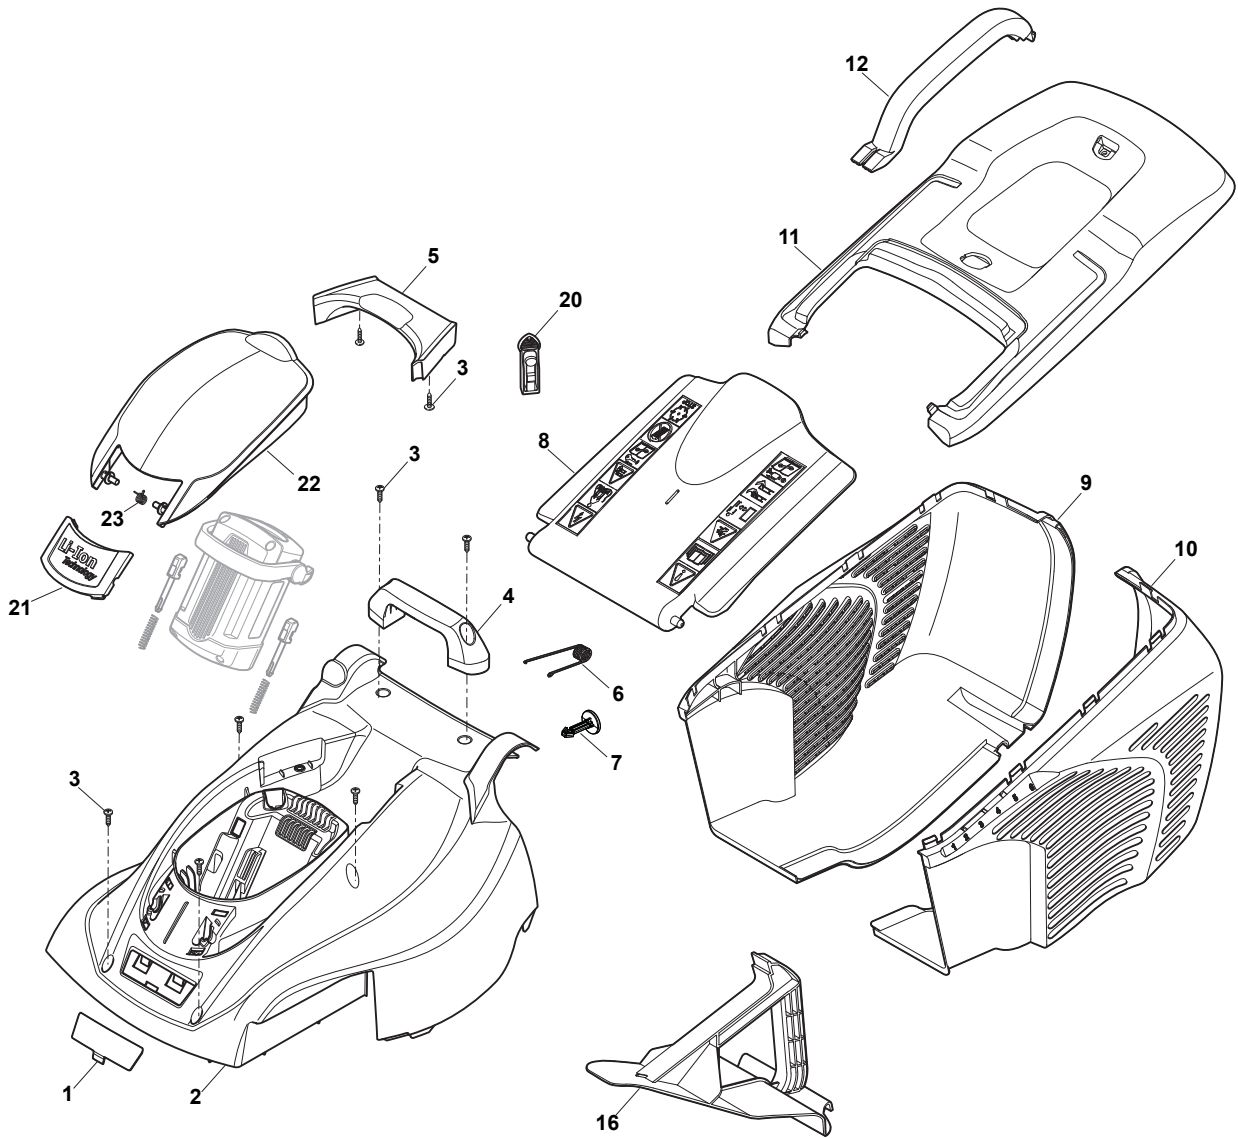

Fig.	Quantity	Part No	Description	Notes
1	1	322066783/0	Deck STIGA Grey	
2	1	322785450/0	Support, Wheel	
9	1	322785443/0	Lever, Height Adjustment	Grey
12	1	322869690/0	Rod, Height Adjustment	Grey
15	1	322785438/0	Support, Wheel	Grey
18	1	322785449/0	Support, Wheel	
3	2	322686105/0	Wheel	
4	2	322110637/0	Hub Cap Grey	
5	4	112604903/0	Washer	
6	1	122033425/0	Rear Wheel Axle	
7	2	322545142/0	Plate	
8	8	112728714/0	Screw	
9	1	322785414/1	Lever, Height Adjustment	Yellow
10	1	322524354/0	Pin	
11	1	122446195/0	Spring	
12	1	322869685/0	Rod, Height Adjustment	Black
13	2	322785415/0	Plate	
14	1	122033424/0	Rear Wheel Axle	
15	1	322785422/0	Support, Wheel	Black
16	2	322686104/0	Wheel	
17	2	322110685/0	Hub Cap Grey	

Fig.	Quantity	Part No	Description	Notes
13	1	322393719/0	Handle	
2	1	322055527/0	White Cover	
2	1	322055528/0	Yellow Cover	
3	1	322109565/0	Left Side Cover	
4	1	322109899/0	Right Side Cover	
9	1	322486393/0	Grass-Box, Right Lower Part	
10	1	322486394/0	Grass-Box, Left Lower Part	
8	1	322600288/0	Stone Guard, Grey	
1	1	322055168/0	Front Plate	
5	10	112728714/0	Screw	
6	1	122450470/0	Spring	
7	1	322524356/0	Pin	
11	1	322486308/0	Grass-Box, Upper Part White	White
11	1	322486309/0	Grass-Box, Upper Part Red	Red
11	1	322486323/0	Grass-Box, Upper Part Yellow	Yellow
11	1	322486329/0	Grass-Box, Upper Part Grey	Grey
12	1	322393656/0	Handle, Grey	
12	1	322393666/0	Handle, Black	
17	1	322076570/1	Battery Safety Key	
18	1	322140242/0	Mulching Plug	
19	1	322545222/0	Plate	
20	1	322055165/0	Cover	
21	1	122450473/0	Spring	
22	1	113300215/0	Scraper	