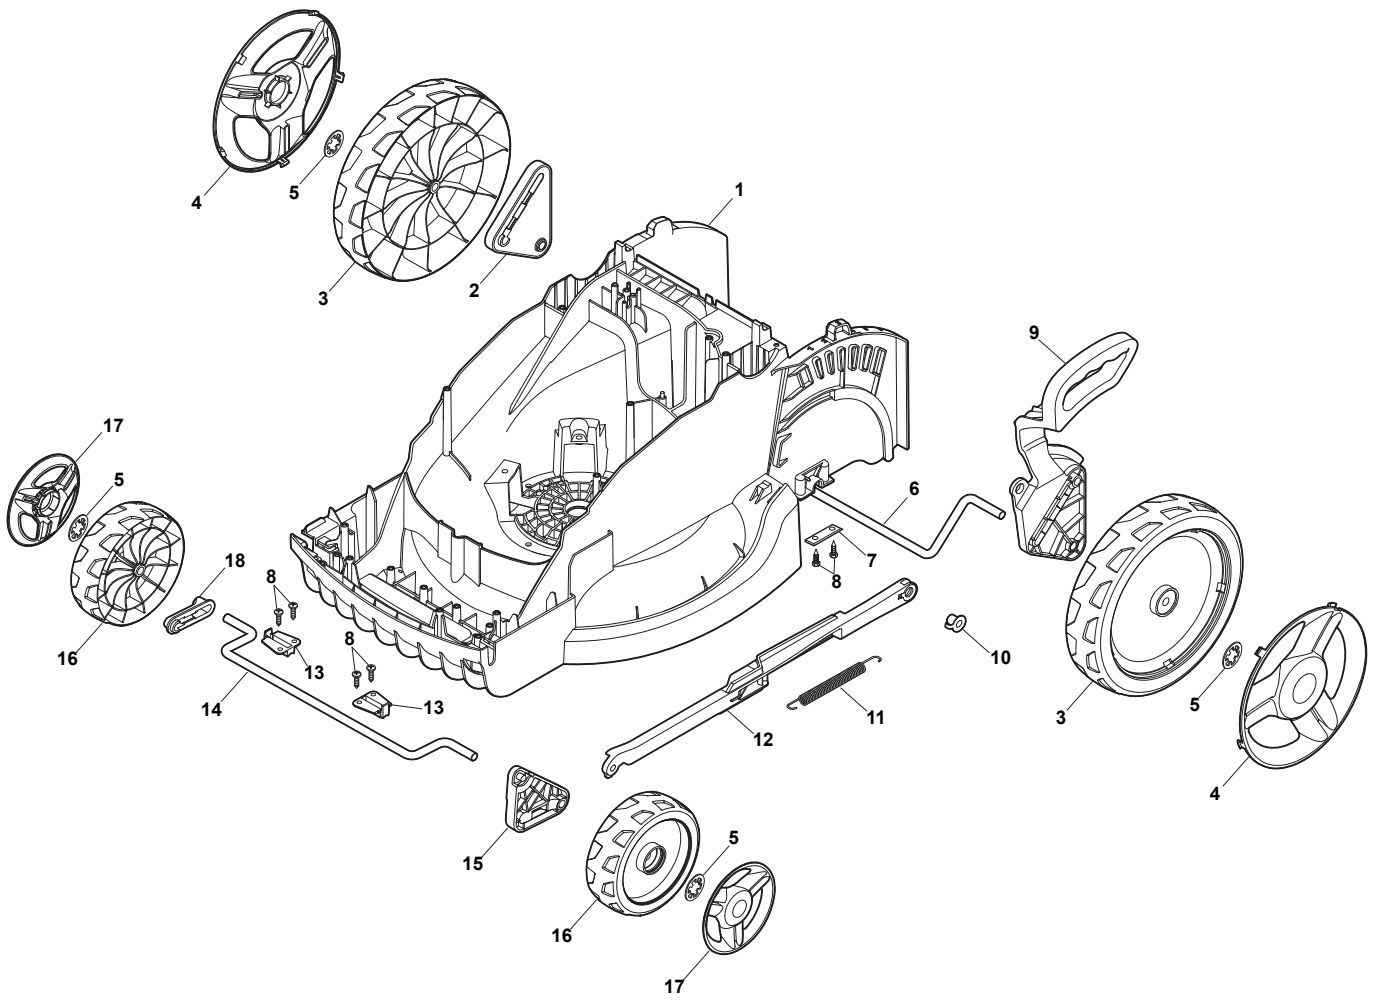

THIS INFORMATION IS NOT INTENDED FOR SALE OR RESALE, AND THIS NOTICE MUST REMAIN ON ALL COPIES.

Fig.	Quantity	Part No	Description	Notes
1	1	322066783/0	Deck STIGA Grey	
2	1	322785450/0	Support, Wheel	
9	1	322785443/0	Lever, Height Adjustment	Grey
12	1	322869690/0	Rod, Height Adjustment	Grey
15	1	322785438/0	Support, Wheel	Grey
18	1	322785449/0	Support, Wheel	
3	2	322686105/0	Wheel	
4	2	322110684/0	Hub Cap Grey	
4	2	322110691/0	Hub Cap White	
4	2	322110700/0	Hub Cap Yellow	
5	4	112604903/0	Washer	
6	1	122033425/0	Rear Wheel Axle	
7	2	322545142/0	Plate	
8	8	112728714/0	Screw	
9	1	322785414/1	Lever, Height Adjustment	Yellow
10	1	322524354/0	Pin	
11	1	122446195/0	Spring	
12	1	322869685/0	Rod, Height Adjustment	Black
13	2	322785415/0	Plate	
14	1	122033424/0	Rear Wheel Axle	
15	1	322785422/0	Support, Wheel	Black
16	2	322686104/0	Wheel	
17	2	322110683/0	Hub Cap Grey	
17	2	322110690/0	Hub Cap White	
17	2	322110699/0	Hub Cap Yellow	

Fig.	Quantity	Part No	Description	Notes
1	1	322066783/0	Deck STIGA Grey	
2	1	322785450/0	Support, Wheel	
9	1	322785443/0	Lever, Height Adjustment	Grey
12	1	322869690/0	Rod, Height Adjustment	Grey
15	1	322785438/0	Support, Wheel	Grey
18	1	322785449/0	Support, Wheel	
3	2	322686105/0	Wheel	
4	2	322110637/0	Hub Cap Grey	
5	4	112604903/0	Washer	
6	1	122033425/0	Rear Wheel Axle	
7	2	322545142/0	Plate	
8	8	112728714/0	Screw	
9	1	322785414/1	Lever, Height Adjustment	Yellow
10	1	322524354/0	Pin	
11	1	122446195/0	Spring	
12	1	322869685/0	Rod, Height Adjustment	Black
13	2	322785415/0	Plate	
14	1	122033424/0	Rear Wheel Axle	
15	1	322785422/0	Support, Wheel	Black
16	2	322686104/0	Wheel	
17	2	322110685/0	Hub Cap Grey	