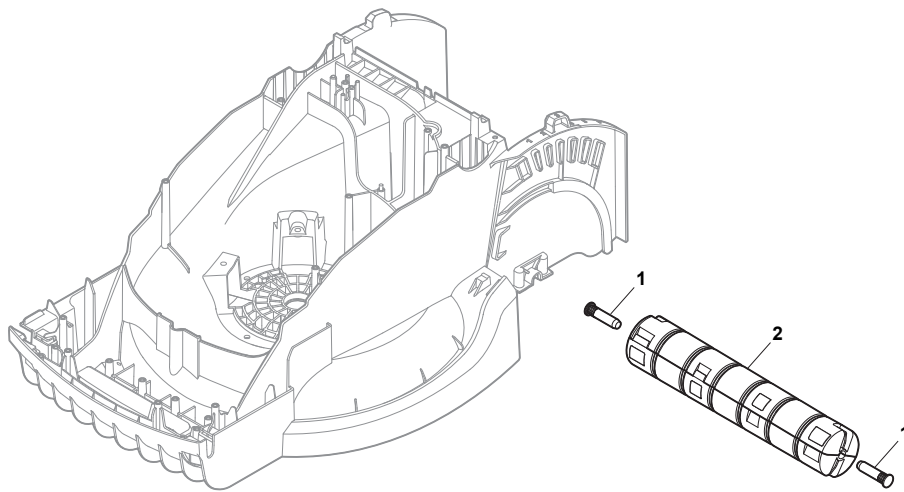

Fig.	Quantity	Part No	Description	Notes
4	1	322393725/0	Handle, Grey	
5	1	322393724/0	Handle, Grey	
11	1	322486330/0	Grass-Box, Upper Part Black	Black
1	1	322055168/0	Front Plate	
2	1	322055166/0	Red Cover	
3	12	112728714/0	Screw	
6	1	122450470/0	Spring	
7	1	322524356/0	Pin	
8	1	322600235/0	Stone-Guard	
9	1	322486299/0	Grass-Box, Right Lower Part	
10	1	322486300/0	Grass-Box, Left Lower Part	
11	1	322486308/0	Grass-Box, Upper Part White	White
11	1	322486309/0	Grass-Box, Upper Part Red	Red
11	1	322486323/0	Grass-Box, Upper Part Yellow	Yellow
11	1	322486329/0	Grass-Box, Upper Part Grey	Grey
12	1	322393656/0	Handle, Grey	
16	1	322140242/0	Mulching Plug	
20	1	322076570/1	Battery Safety Key	
21	1	322545222/0	Plate	
22	1	322055167/0	Cover	
23	1	122450473/0	Spring	

Fig.	Quantity	Part No	Description	Notes
9	4	322319526/0	Fixing Lever Handle	Grey
11	2	322246102/0	Handle Joint	
13	2	322745055/0	Right Joint	
15	1	322745056/0	Left Joint	
1	1	322291070/0	Upper Half Handgrip Switch	
2	1	381600524/1	Dead Hand Switch	Battery plug - Yellow
2	1	381600528/1	Dead Hand Switch	Battery plug - Red
3	1	322291071/0	Lower Half Handgrip Switch	
4	11	112728713/0	Screw	
5	1	381007515/0	Handle Lower Part	
6	1	122192000/1	Clamp	
7	4	112523050/0	Washer	
8	4	122524352/0	Pin	
9	4	322319519/0	Fixing Lever Handle	Yellow
10	2	122943016/0	Screw	
12	2	122430210/0	Bearing	
14	5	112728714/0	Screw	
16	2	122943017/0	Screw	
18	2	118566112/0	Push Road	
19	2	381007513/0	Handle Lower Part	
20	1	381007514/0	Right Handle, Lower Part	
21	1	112521320/0	Washer	